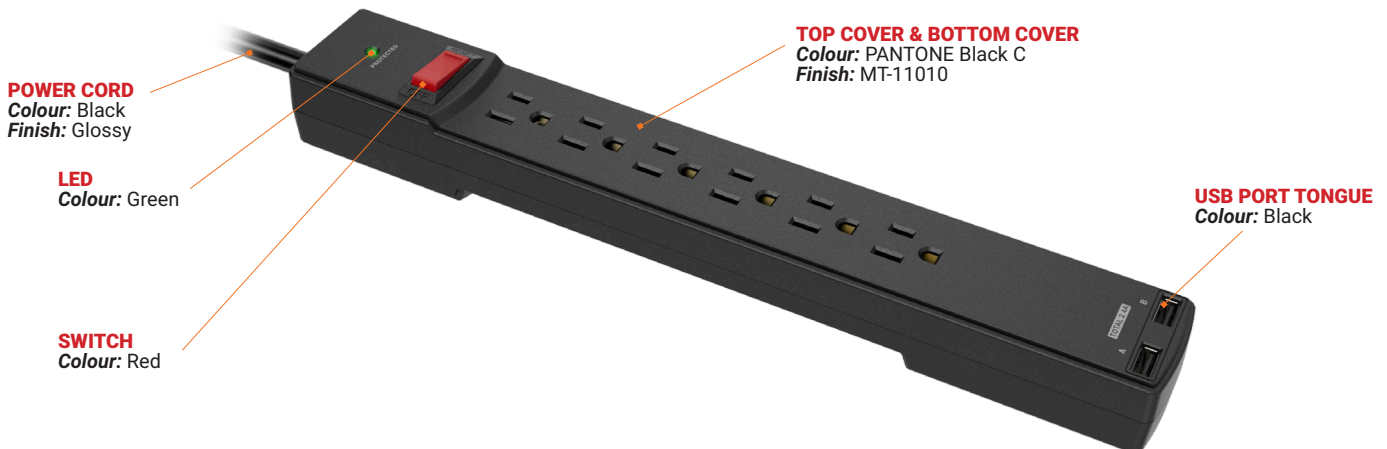

SPECIFICATIONS

ROHS COMPLIANT | UL, CUL LISTED

© PC Cable World. All rights reserved.

PC Cable World product specifications are subject to change without notice, but are accurate at the time of printing. Please contact a sales representative for current specs. Please note that all physical specifications are nominal.

www.pccableworld.com