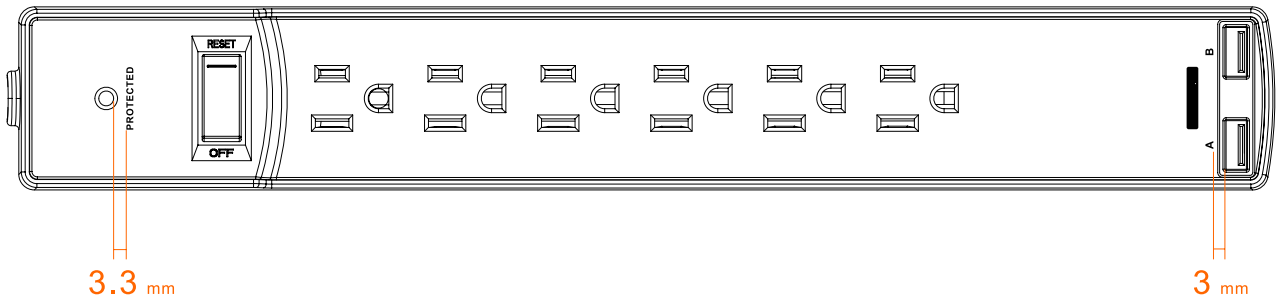

SPECIFICATIONS

ROHS COMPLIANT | UL, CUL LISTED

© PC Cable World. All rights reserved.

PC Cable World product specifications are subject to change without notice, but are accurate at the time of printing. Please contact a sales representative for current specs. Please note that all physical specifications are nominal.

www.pccableworld.com